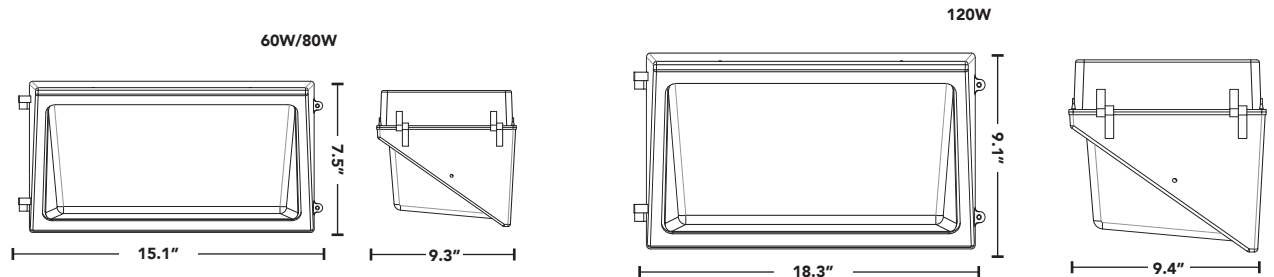

## TRADITIONAL WALL PACK

flexCOLOR  
switch  
between  
color  
temps ↓

- Easily adjust the color temperature via a switch on the unit.
- Powder coated aluminum housing makes the unit suitable for wet locations.
- Borosilicate glass lens is durable while also keeping the unit cool.
- Aluminum LED board is highly conductive and waterproof.
- Built-in photocell.
- Includes level indicator to ensure proper alignment when installed.