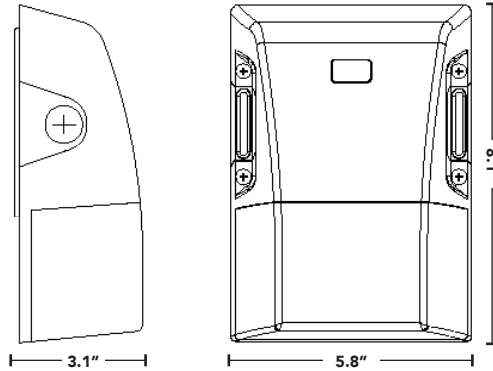

120/277V
ALSO WORKS ON 208V & 240V

70+
CRI

IP65
RATED
INGRESS PROTECTION

-40°F To 113°F
OPERATING TEMP

L70
50,000hrs RATED LIFE

PART #	REPLACES	WATTAGE	LUMENS	FLEXCOLOR	DLC CODE
RP-B-WPM-30L-FWFC	100W HID	15W/20W/25W	1800-3000	3000K/4000K/5000K	PLBR2MBP9X6S