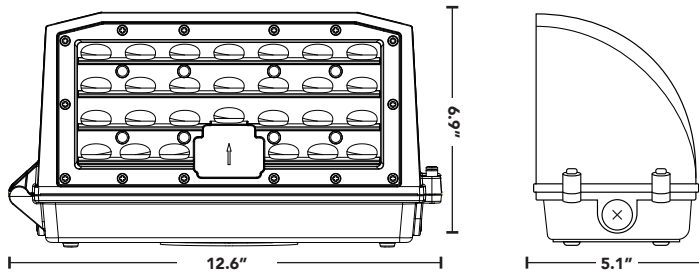

120/
277V
ALSO WORKS
ON 208V & 240V

0-10V DIM

CRI

IP65
RATED
INGRESS
PROTECTION

-40°F to 104°F
OPERATING
TEMP

L70
50,000hrs
RATED LIFE

PART #	REPLACES	WATTAGE	LUMENS	FLEXCOLOR	DLC CODES
RP-B-WPC-48L-FC	175W HID	40W	4800	3000K/4000K/5000K	POQOW51A
RP-B-WPC-72L-FC	250W HID	60W	7200	3000K/4000K/5000K	PAOQQRX8
RP-B-WPC-96L-FC	320W HID	80W	9600	3000K/4000K/5000K	PO6IXKG6

Available from Major Electronix | sales@majorelectronix.com |
800-966-2345 | www.productsforautomation.com

02.17.22 Information is subject to change without notice.

Light Efficient Design