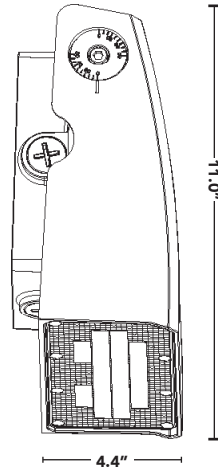

ADJUSTABLE WALL PACK

flex:COLOR

switch between color temps

← switch between wattages

flex:WATT

- > Easily adjust the color temperature via a switch inside the unit.
- > Easily adjust the wattages via a switch inside the unit.
- > Simply pivot the fixture head from 0° to 90° to direct the light exactly where you want it.
- > Die-cast aluminum housing makes the unit suitable for wet locations.
- > Built-in photocell.
- > Includes level indicator to ensure proper alignment when installed.

120/277V
ALSO WORKS ON 208V & 240V

IP65 RATED
INGRESS PROTECTION

OPERATING TEMP
-40°F TO 122°F

L70
50,000hrs RATED LIFE

PART #	REPLACES	WATTAGE	LUMENS	FLEXCOLOR	DLC CODE
RP-B-WPA-30L-FWFC	175W HID	15W-20W-25W	Up to 3000	3000K/4000K/5000K	PP4U51T0