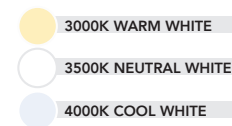

WARRANTY

RATED LIFE

VOLTAGE

DIMMING

CRI

OPERATING TEMP

future-proof outdated fixtures

- Center mounting hole in driver makes installation quick and easy.
- flexWATT allows for versatility on installations.
- flexCOLOR allows for a reduction in stocked skus.
- Used as the light engine for our Base Drum fixtures.

expandable
panels

flexWATT

flexCOLOR

6.5W 10W 15W

PART #	UPC	WATTAGE	LUMENS	CCT
RP-B-CR-9N-12L-40K-WC	844006069452	6.5W/10W/15W	800/1200/1800	3000K/3500K/4000K

Light Efficient Design

RemPhos

Available from Major Electronix | 800-966-2345 |
sales@majorelectronix.com | www.productsforautomation.com