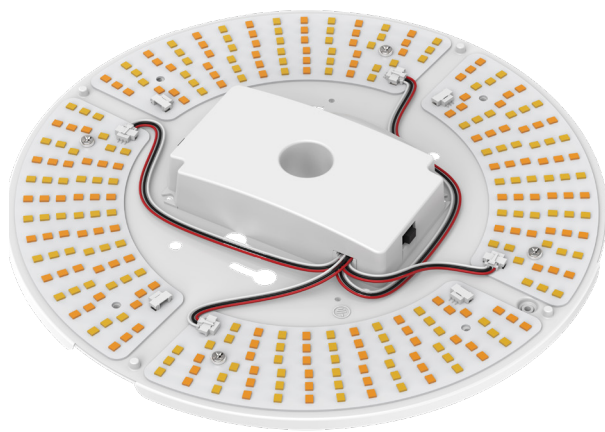

WARRANTY

RATED LIFE

VOLTAGE

DIMMING

CRI

OPERATING TEMP

future-proof outdated fixtures

- Center mounting hole in driver makes installation quick and easy.
- flexWATT allows for versatility on installations.
- flexCOLOR allows for a reduction in stocked skus.
- Used as the light engine for our Base Drum fixtures.

expandable
panels

flexWATT

flexCOLOR

6.5W 10W 15W

PART #	UPC	WATTAGE	LUMENS	CCT
RP-B-CR-9N-12L-40K-WC	844006069452	6.5W/10W/15W	800/1200/1800	3000K/3500K/4000K

Light Efficient Design

RemPhos

Available from Major Electronix | 800-966-2345 |
sales@majorelectronix.com | www.productsforautomation.com