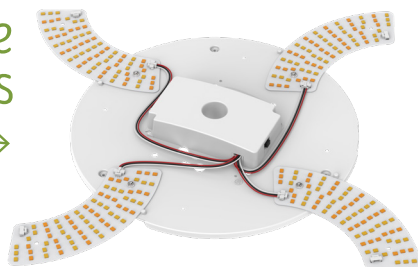

WARRANTY

RATED LIFE

VOLTAGE

DIMMING

CRI

OPERATING TEMP

future-proof outdated fixtures

- Center mounting hole in driver makes installation quick and easy.
- flexWATT allows for versatility on installations.
- flexCOLOR allows for a reduction in stocked skus.
- Used as the light engine for our Base Drum fixtures.

expandable
panels

flexWATT

flexCOLOR

6.5W 10W 15W

PART #	UPC	WATTAGE	LUMENS	CCT
RP-B-CR-9N-12L-40K-WC	844006069452	6.5W/10W/15W	800/1200/1800	3000K/3500K/4000K

Light Efficient Design

RemPhos

Available from Major Electronix | 800-966-2345 |
sales@majorelectronix.com | www.productsforautomation.com