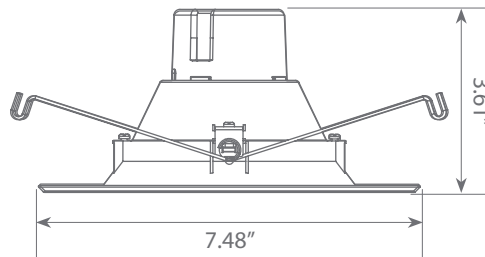

Product Dimensions