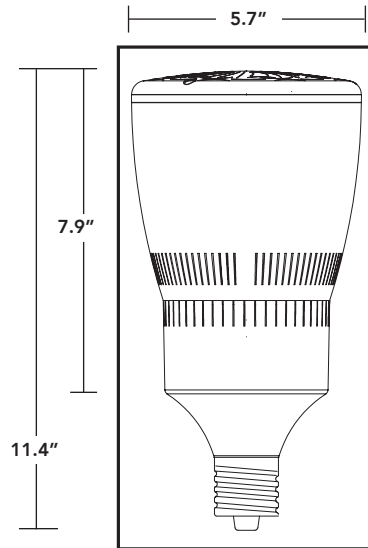

POST TOP RETROFITS

DLC QUALIFIED PRODUCTS LISTING

LED-8144M50-A
LED-8145M50-A
LED-8146M50-A

ORDERING GUIDE

PART #	UPC	REPLACES	WATTAGE	LUMENS	CCT (K)	BASE	DLC PRODUCT CODE
LED-8144M30-A	844006083182	Up to 175W HID	30W	4050	3000K	EX39	PYCD9P94
LED-8144M40-A	844006083199	Up to 175W HID	30W	4350	4000K	EX39	PG5CIG3I
LED-8144M50-A	844006083205	Up to 175W HID	30W	4350	5000K	EX39	PABECGKY
LED-8145M30-A	844006083021	Up to 250W HID	45W	6075	3000K	EX39	PDDM9MKE
LED-8145M40-A	844006083038	Up to 250W HID	45W	6525	4000K	EX39	P2CZ4A2G
LED-8145M50-A	844006083045	Up to 250W HID	45W	6525	5000K	EX39	PPW11H3Z
LED-8146M30-A	844006083083	Up to 320W HID	65W	8775	3000K	EX39	PELYMZBB
LED-8146M40-A	844006083090	Up to 320W HID	65W	9425	4000K	EX39	PDKH4UY8
LED-8146M50-A	844006083106	Up to 320W HID	65W	9425	5000K	EX39	P9SCIPNG

347 VOLT OPTIONS FOR CANADA

PART #	UPC	REPLACES	WATTAGE	LUMENS	CCT (K)	BASE	DLC PRODUCT CODE
LED-8144M30C-A	844006083212	Up to 175W HID	30W	4050	3000K	EX39	P3UFV1M
LED-8144M40C-A	844006083229	Up to 175W HID	30W	4350	4000K	EX39	PQ0E1A04
LED-8144M50C-A	844006083236	Up to 175W HID	30W	4350	5000K	EX39	PSHCOZ6Z
LED-8145M30C-A	844006083052	Up to 250W HID	45W	6075	3000K	EX39	POTHH81G
LED-8145M40C-A	844006083069	Up to 250W HID	45W	6525	4000K	EX39	PWEVL575
LED-8145M50C-A	844006083076	Up to 250W HID	45W	6525	5000K	EX39	P948P0QZ
LED-8146M30C-A	844006083113	Up to 320W HID	65W	8775	3000K	EX39	PGF1448Y
LED-8146M40C-A	844006083120	Up to 320W HID	65W	9425	4000K	EX39	PX2M2R6J
LED-8146M50C-A	844006083137	Up to 320W HID	65W	9425	5000K	EX39	PMY7278I