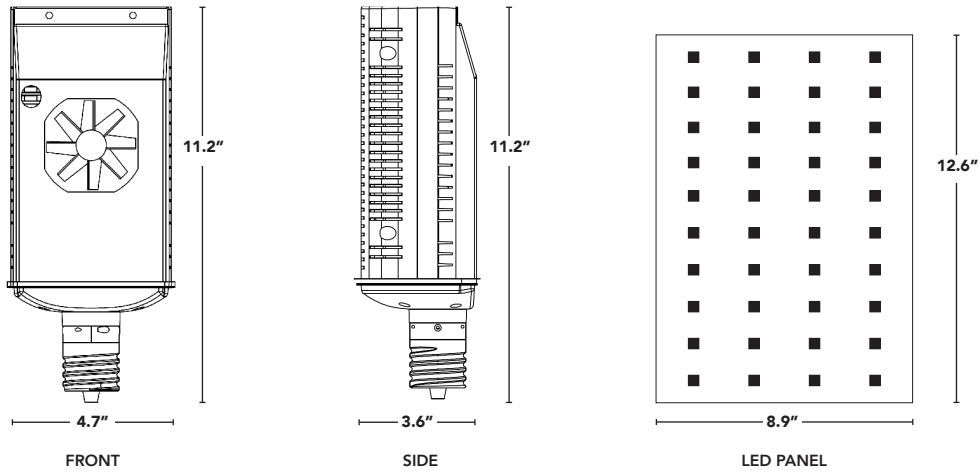

SCREW-IN
RETROFITS

SHOE BOX & WALL PACK

PART #	UPC	REPLACES	WATTAGE	LUMENS	COLOR	BASE	DLC CODE
LED-8091M30	844006051112	up to 1000W HID	320W	43090	3000K*	EX39	N/A
LED-8091M40	844006051136	up to 1000W HID	320W	43380	4000K	EX39	N/A
LED-8091M50	844006051150	up to 1000W HID	320W	44610	5000K	EX39	N/A
LED-8091M30D	844006077556	up to 1000W HID	320W	43090	3000K*	EX39	S-IHEWFN
LED-8091M40D	844006077563	up to 1000W HID	320W	43380	4000K	EX39	S-38E4T9
LED-8091M50D	844006077587	up to 1000W HID	320W	44610	5000K	EX39	S-I0TZBH
LED-8091M30-HV	844006055370	up to 1000W HID	320W	43090	3000K*	EX39	N/A
LED-8091M40-HV	844006055394	up to 1000W HID	320W	43380	4000K	EX39	N/A
LED-8091M50-HV	844006055417	up to 1000W HID	320W	44610	5000K	EX39	N/A
LED-8091M40D-HV	844006077570	up to 1000W HID	320W	43380	4000K	EX39	S-24I3PX
LED-8091M50D-HV	844006077594	up to 1000W HID	320W	44610	5000K	EX39	S-BL4W5K

* 3000K special order only