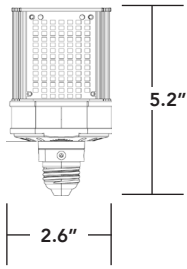

SHOE BOX & WALL PACK RETROFITS G4 HORIZONTAL MOUNTING