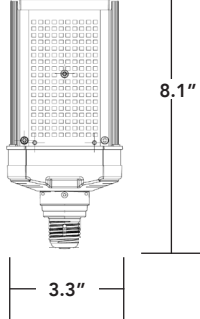

06.11.20 Information is subject to change without notice.

SHOE BOX & WALL PACK RETROFITS G4 HORIZONTAL MOUNTING

LED-8086E
LED-8087E

LED-8087M

LED-8088E

LED-8088M

LED-8089M-G5

LED-8090M
LED-8090-OCC