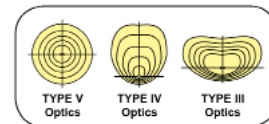

LED-8089M-G5

includes support feet to prevent socket sag

(LED-8089 and 8090 only)

LED-8090M offers choice of optics

(Type V is standard for all Shoe Box/Wall Pack Lamps)

PART #	UPC	REPLACES	WATTAGE	LUMENS	CCT (K)	BASE TYPE
LED-8086E50-G4	844006047238	up to 70W HID	20W	2940	5000K	E26
LED-8087E50-G4	844006084288	up to 100W HID	30W	4255	5000K	E26
LED-8087M50-G4	844006084332	up to 100W HID	30W	4255	5000K	EX39
LED-8088E50-G4	844006083427	up to 175W HID	50W	7250	5000K	E26
LED-8088M50-G4	844006083472	up to 175W HID	50W	7250	5000K	EX39
LED-8089M50-G5	844006047078	up to 250W HID	80W	10850	5000K	EX39
LED-8090M50-G4	844006083571	up to 400W HID	110W	14570	5000K	EX39
LED-8090M50-G4-T3	844006083915	up to 400W HID	110W	12840	5000K	EX39
LED-8090M50-G4-T4	844006083922	up to 400W HID	110W	12780	5000K	EX39
LED-8090M50-G4-OCC	844006047108	up to 400W HID	110W	14570	5000K	EX39
LED-8090M50-G4-HV	844006055479	up to 400W HID	110W	15390	5000K	EX39

* HV models will be available in the fall

** See page 2 for additional color temperatures.

*** See page 3 for 347 volt options for Canada.

**** See page 3 for OCC and Remote information

Light Efficient Design

06.11.20 Information is subject to change without notice.