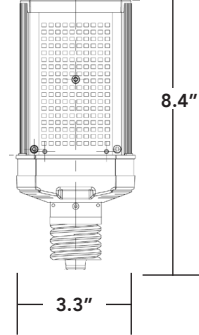

06.11.20 Information is subject to change without notice.

SHOE BOX & WALL PACK RETROFITS G4 HORIZONTAL MOUNTING

LED-8086E
LED-8087E

LED-8087M

LED-8088E

LED-8088M

LED-8089M-G5

LED-8090M
LED-8090-OCC