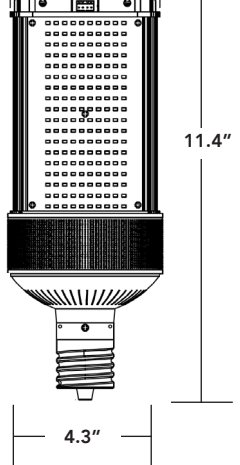

06.11.20 Information is subject to change without notice.

SHOE BOX & WALL PACK RETROFITS G4 HORIZONTAL MOUNTING

LED-8086E
LED-8087E

LED-8087M

LED-8088E

LED-8088M

LED-8089M-G5

LED-8090M
LED-8090-OCC