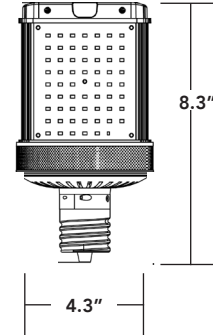

06.11.20 Information is subject to change without notice.

SHOE BOX & WALL PACK RETROFITS G4 HORIZONTAL MOUNTING

LED-8086E
LED-8087E

LED-8087M

LED-8088E

LED-8088M

LED-8089M-G5

LED-8090M
LED-8090-OCC