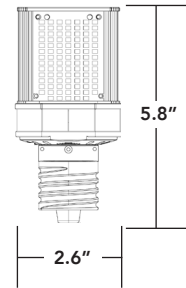

06.11.20 Information is subject to change without notice.

SHOE BOX & WALL PACK RETROFITS G4 HORIZONTAL MOUNTING

LED-8086E
LED-8087E

LED-8087M

LED-8088E

LED-8088M

LED-8089M-G5

LED-8090M
LED-8090-OCC