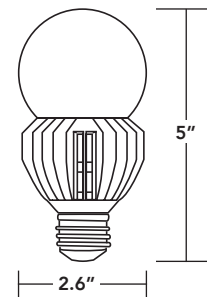

LED-8016E 360° OMNI DIRECTIONAL DESIGN

VOLTAGE

MEDIUM BASE

OPERATING TEMP

MOUNTING

ENCLOSED FIXTURES

CRI

RATED LIFE

WARRANTY

A21 high output & 120-277V

- 16.5W replacing up to 125W incandescent.
- Multi-directional mounting capability & 360° design. Use base down, base up or base sideways without affecting performance.
- Pretested & potted drivers are burnt in 3x prior to shipping and protected against vibration & moisture.
- Expertly engineered to work efficiently in enclosed fixtures & damp environments, while also protected against insects & dust.
- Energy Star approved.

safe for use in enclosed fixtures

PART #	UPC	REPLACES	WATTAGE	LUMENS	CCT (K)	BASE
LED-8016E30-A	844006023805	Up to 125W INCANDESCENT	16.5W	2000	3000K	E26
LED-8016E40-A	844006023799	Up to 125W INCANDESCENT	16.5W	2000	4000K	E26
LED-8016E50-A	844006023782	Up to 125W INCANDESCENT	16.5W	2000	5000K	E26