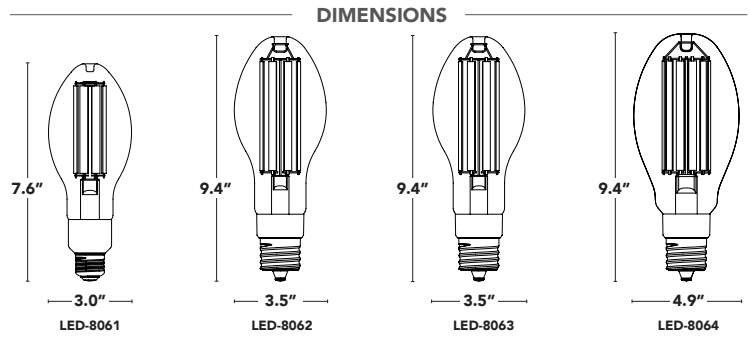

- Available up to 54W replacing up to 320W HID.
- Mimics traditional HID lamps in shape, size & light distribution.
- Ideal for decorative post top fixtures w/ glass lenses.
- Rated for enclosed fixtures.

DESIGNED W/ GLASS LENSES IN MIND

PART #	UPC	REPLACES	WATTAGE	LUMENS	COLOR	BASE	DLC CODE
LED-8061E22	844006009564	150W HID	28W	3500	2200K	E26	N/A
LED-8061E40	844006009571			4000	4000K		
LED-8061E50	844006009649			5000K			
LED-8062M22	844006009588	175W HID	32W	4500	2200K	EX39	S-GWK504
LED-8062M40	844006009595			5500	4000K		S-R0KVCD
LED-8062M50	844006009656			5000K	S-QMVCPP		
LED-8063M22	844006009601	250W HID	45W	6000	2200K	EX39	S-4TT6TD
LED-8063M40	844006009618			7500	4000K		S-28J27V
LED-8063M50	844006009663			5000K	S-HVHFS4		
LED-8064M22	844006009625	320W HID	54W	8000	2200K	EX39	COMING SOON
LED-8064M40	844006009632			10000	4000K		
LED-8064M50	844006009670			5000K			