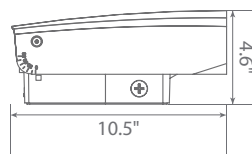

Product Features

Non-Dimmable

Instant-On/Off

Mercury Free

Wet Rated

Product Dimensions

Product Photometric Data

UNIT: cd
— C0/180, 55.7, 58.3
— C90/270, 54.7, 56.4