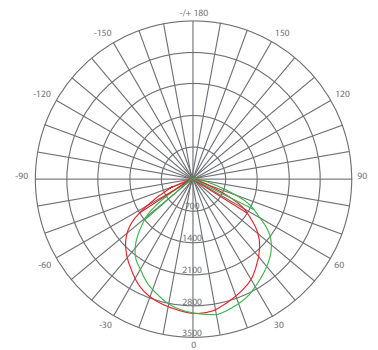

LED EWP-1051

5000K
CCT

Part #: EFWP1DM/B/70W/7500/120D/50K/D Class: LED Wall Pack

Product Description

LED EWP-1051 delivers superior brightness, valuable energy savings and long lasting performance. This LED Wall Pack is ideal for task lighting due to its uniform *cool white light (5000K). Enjoy features such as: high-powered voltage, instant on, shatter resistance, and mercury free.

Specifications

Input Power	Input Voltage	Lumen Output	Beam Angle	Center Beam	CCT
70 W	AC200-480V	7500 lm	120°	N/A cd	5000 K
CRI	Luminous Efficacy	Power Factor	Input Current	Base/Cap	Lamp Lifespan
80	107 lm/W	0.9	0.4 A	NA	50,000 Hrs.

Product Features

Non-Dimmable

Instant-On/Off

Mercury Free

Wet Rated

Product Dimensions

Product Photometric Data

UNIT: cd
— C0/180, 55.7, 58.3
— C90/270, 54.7, 56.4