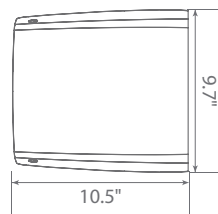

Product Features

Non-Dimmable

Instant-On/Off

Mercury Free

Wet Rated

Product Dimensions

Product Photometric Data

UNIT: cd
— C0/180, 55.7, 58.3
— C90/270, 54.7, 56.4