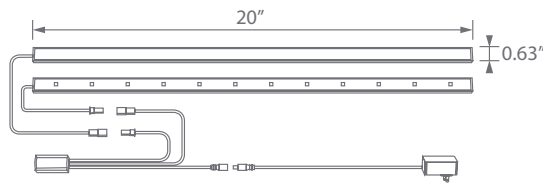

Product Dimensions