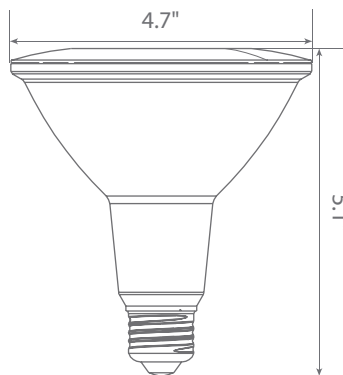

Product Dimensions