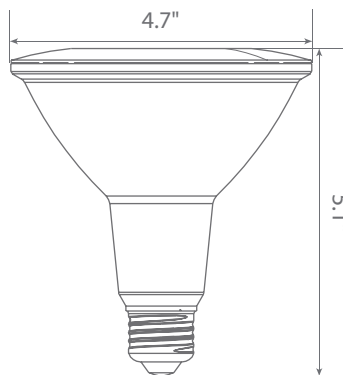

Product Dimensions