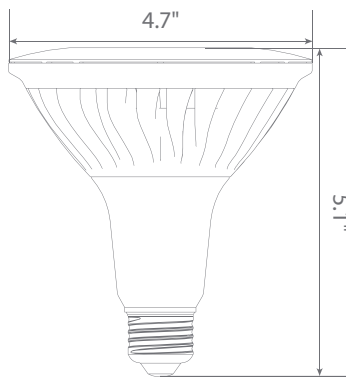

Product Dimensions