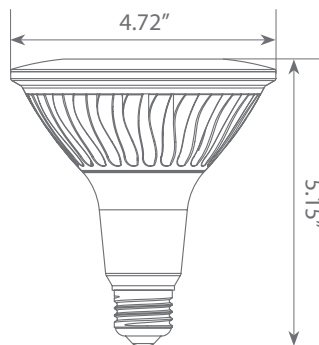

Specifications

Input Power	Input Voltage	Lumen Output	Beam Angle	Center Beam	CCT
20 W	120V	1700 lm	45°	N/A	4000 K
CRI	Luminous Efficacy	Power Factor	Input Current	Base/Cap	Lamp Lifespan
80	85 lm/W	0.7	0.18 A	E26	25,000 Hrs.

Product Features

Dimmable

Energy Efficient

Damp Rated

Product Dimensions

Product Photometric Data