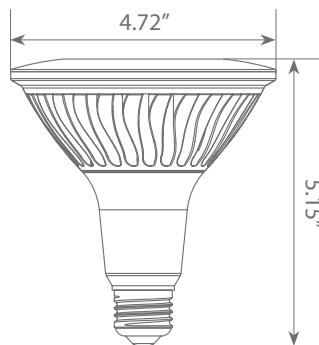

## Specifications

Input Power	Input Voltage	Lumen Output	Beam Angle	Center Beam	CCT
20 W	120V	1700 lm	45°	N/A	2700 K
CRI	Luminous Efficacy	Power Factor	Input Current	Base/Cap	Lamp Lifespan
80	85 lm/W	0.7	0.18 A	E26	25,000 Hrs.

### Product Dimensions