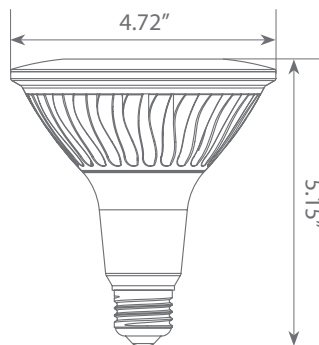

Specifications

Input Power	Input Voltage	Lumen Output	Beam Angle	Center Beam	CCT
20 W	120V	1700 lm	45°	N/A	3000 K
CRI	Luminous Efficacy	Power Factor	Input Current	Base/Cap	Lamp Lifespan
80	85 lm/W	0.7	0.18 A	E26	25,000 Hrs.

Product Features

Dimmable

Energy Efficient

Damp Rated

Product Dimensions

Product Photometric Data