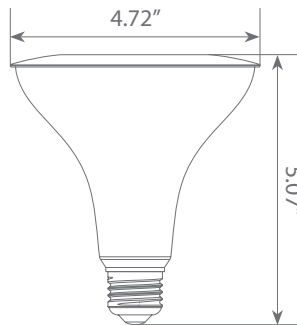

## Specifications

Input Power	Input Voltage	Lumen Output	Beam Angle	Center Beam	CCT
15 W	120V	1250 lm	40°	N/A	4000 K
CRI	Luminous Efficacy	Power Factor	Input Current	Base/Cap	Lamp Lifespan
80	83.3 lm/W	0.7	0.175 A	E26	25,000 Hrs.

### Product Dimensions