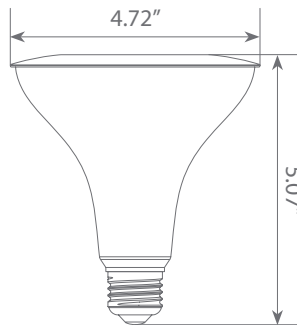

Specifications

Input Power	Input Voltage	Lumen Output	Beam Angle	Center Beam	CCT
15 W	120V	1250 lm	40°	N/A	2700 K
CRI	Luminous Efficacy	Power Factor	Input Current	Base/Cap	Lamp Lifespan
80	83.3 lm/W	0.7	0.175 A	E26	25,000 Hrs.

Product Features

Dimmable

Energy Efficient

Damp Rated

Product Dimensions

Product Photometric Data