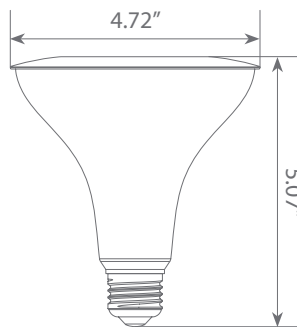

Product Dimensions