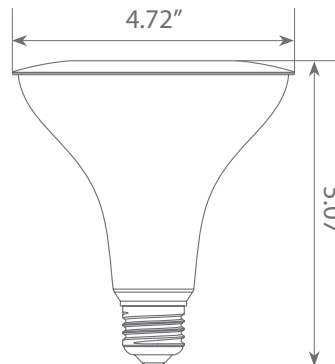

Product Dimensions