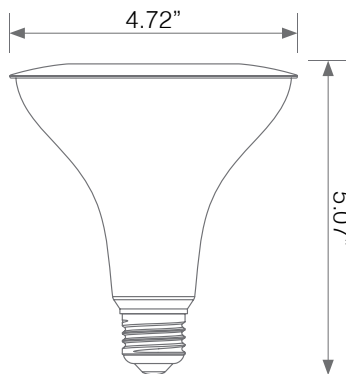

100W
REPLACEMENT

LED PAR38 LAMP

Model No. EP38-12W5000cec-2

LED **EP38-12W5000cec-2** delivers superior brightness, valuable energy savings, long lasting performance and true color perception. These PAR38 LED spot bulbs are ideal for task lighting due to its uniform soft white light (3000K) and replace conventional 100 Watt incandescent light bulbs. Enjoy features such as: Instant on, dimming options, energy efficient, 90+CRI, and damp rated.

12W
12 Watts

3000K
Soft White

2 PACK
Twin Pack

90+ CRI
True COLOR

Dimmable

Wet Rated

Electrical Specifications

Model No.	Input Power	Input Voltage	Lumen Output	Beam Angle	Center Beam	CCT
EP38-12W5000cec-2	12 W	120V/60Hz	1050 lm	40°	N/A	3000 K

CRI	Luminous Efficacy	Power Factor	Input Current	Base	Lamp Lifespan	Estimated Yearly Cost
90+	88 lm/W	0.9	0.1 A	E26	25,000 Hrs.	\$ 1.44

Mechanical Specifications

Rating	Operational Temperature	Inner Box QTY.	Master Box QTY.	Dimensions(in.)	UPC Code
Wet Rated	N/A	2 pcs	20 pcs	4.72"(ø) x 5.07"(H)	811174034513

Product Dimensions

Product Photometric Data