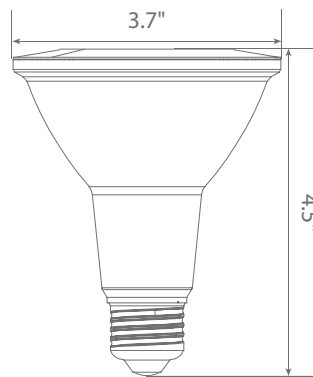

Product Dimensions