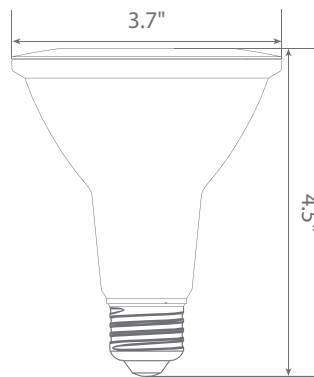

Product Dimensions