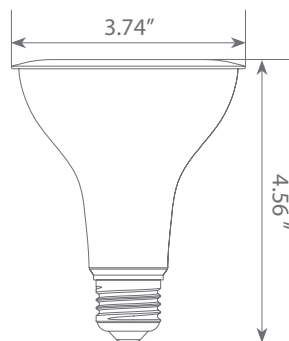

Product Dimensions