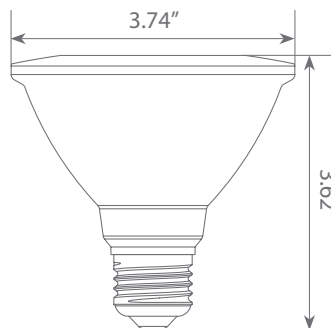

## Specifications

Input Power	Input Voltage	Lumen Output	Beam Angle	Center Beam	CCT
11 W	120V	850 lm	40°	N/A	5000 K
CRI	Luminous Efficacy	Power Factor	Input Current	Base/Cap	Lamp Lifespan
80	77.3 lm/W	0.7	0.13 A	E26	25,000 Hrs.

### Product Dimensions