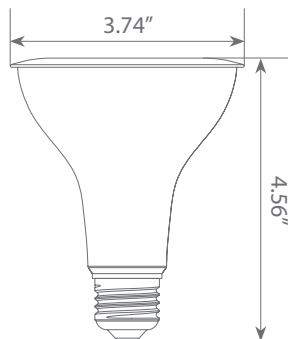

Specifications

Input Power	Input Voltage	Lumen Output	Beam Angle	Center Beam	CCT
11 W	120V	850 lm	40°	N/A	5000 K
CRI	Luminous Efficacy	Power Factor	Input Current	Base/Cap	Lamp Lifespan
80	77.3 lm/W	0.7	0.13 A	E26	25,000 Hrs.

Product Features

Dimmable

Energy Efficient

Damp Rated

Product Dimensions

Product Photometric Data