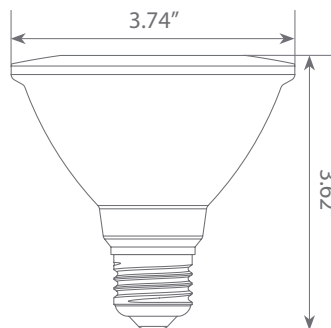

Product Dimensions