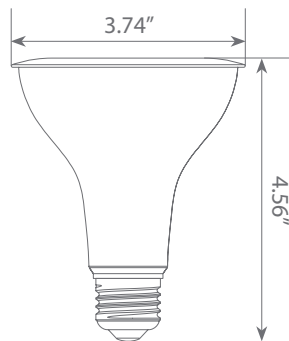

Specifications

Input Power	Input Voltage	Lumen Output	Beam Angle	Center Beam	CCT
11 W	120V	850 lm	40°	N/A	4000 K
CRI	Luminous Efficacy	Power Factor	Input Current	Base/Cap	Lamp Lifespan
80	77.3 lm/W	0.7	0.13 A	E26	25,000 Hrs.

Product Features

Dimmable

Energy Efficient

Damp Rated

Product Dimensions

Product Photometric Data