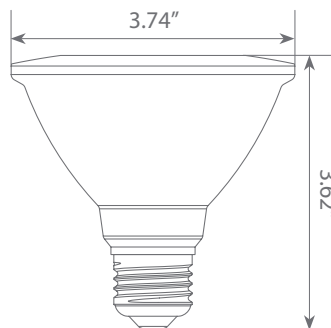

Specifications

Input Power	Input Voltage	Lumen Output	Beam Angle	Center Beam	CCT
11 W	120V	850 lm	40°	N/A	2700 K
CRI	Luminous Efficacy	Power Factor	Input Current	Base/Cap	Lamp Lifespan
80	77.3 lm/W	0.7	0.13 A	E26	25,000 Hrs.

Product Features

Dimmable

Energy Efficient

Damp Rated

Product Dimensions

Product Photometric Data