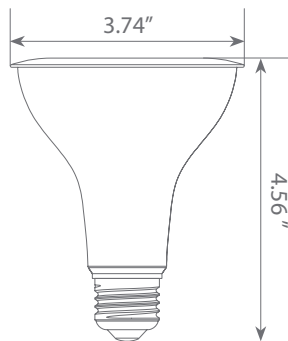

Specifications

Input Power	Input Voltage	Lumen Output	Beam Angle	Center Beam	CCT
11 W	120V	850 lm	40°	N/A	2700 K
CRI	Luminous Efficacy	Power Factor	Input Current	Base/Cap	Lamp Lifespan
80	77.3 lm/W	0.7	0.13 A	E26	25,000 Hrs.

Product Features

Dimmable

Energy Efficient

Damp Rated

Product Dimensions

Product Photometric Data