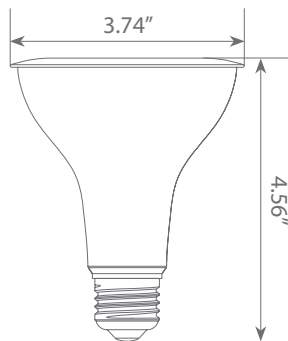

## Specifications

Input Power	Input Voltage	Lumen Output	Beam Angle	Center Beam	CCT
11 W	120V	850 lm	40°	N/A	3000 K
CRI	Luminous Efficacy	Power Factor	Input Current	Base/Cap	Lamp Lifespan
80	77.3 lm/W	0.7	0.13 A	E26	25,000 Hrs.

### Product Dimensions