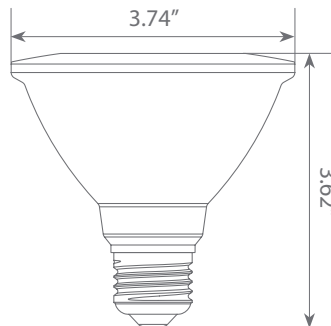

Specifications

Input Power	Input Voltage	Lumen Output	Beam Angle	Center Beam	CCT
11 W	120V	850 lm	40°	N/A	3000 K
CRI	Luminous Efficacy	Power Factor	Input Current	Base/Cap	Lamp Lifespan
80	77.3 lm/W	0.7	0.13 A	E26	25,000 Hrs.

Product Features

Dimmable

Energy Efficient

Damp Rated

Product Dimensions

Product Photometric Data