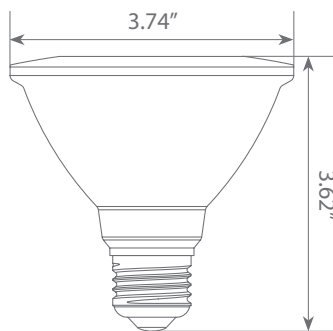

Product Dimensions