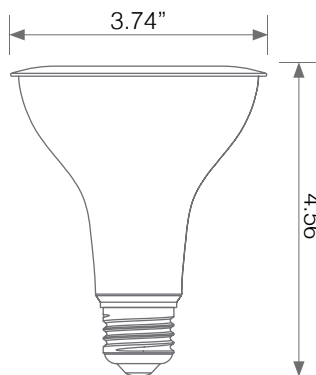

# LED PAR30 LAMP

Model No. EP30-10W5000cec-2

LED **EP30-10W5000cec-2** delivers superior brightness, valuable energy savings, long lasting performance and true color perception. These long neck PAR30 LED spot bulbs are ideal for task lighting due to its uniform \*soft white light (3000K) and replace conventional 75 Watt incandescent light bulbs. Enjoy features such as: Instant on, dimming options, energy efficient, 90+CRI, and damp rated.

## Electrical Specifications

Model No.	Input Power	Input Voltage	Lumen Output	Beam Angle	Center Beam	CCT
EP30-10W5000cec-2	10 W	120V	900 lm	40°	N/A	3000 K

CRI	Luminous Efficacy	Power Factor	Input Current	Base	Lamp Lifespan	Estimated Yearly Cost
90+	90 lm/W	0.9	0.09 A	E26	25,000 Hrs.	\$ 1.20

## Mechanical Specifications

Rating	Operational Temperature	Inner Box QTY.	Master Box QTY.	Dimensions(in.)	UPC Code
Wet Rated	N/A	2 pcs	20 pcs	3.74"(Ø) x 4.56"(H)	811174034483

## Product Dimensions