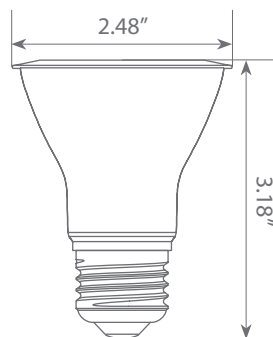

Product Dimensions