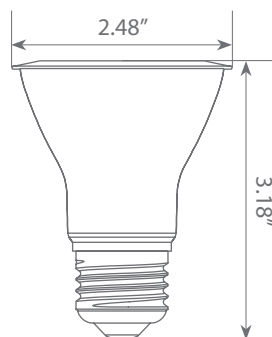

Product Dimensions