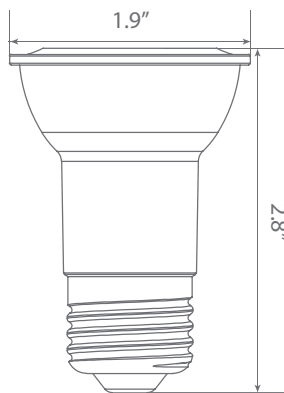

Product Dimensions