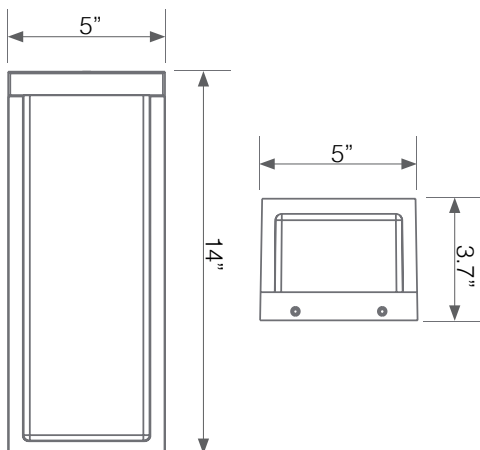

## Mechanical Specifications

Rating	Operational Temperature	Inner Box QTY.	Master Box QTY.	Dimensions(in.)	UPC Code
Wet Rated	-4°F - 104°F	1 pc	10 pcs	5"(W) x 3.7"(L) x 14" (H)	811174036876

## Product Dimensions