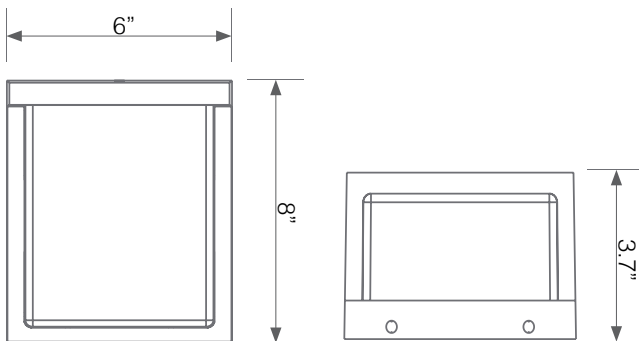

Beam Angle	Luminous Efficacy	CRI	Power Factor	Center Beam	Base	Lamp Lifespan
N/A	120 lm/W	80	0.9	N/A	Direct Wiring	50,000 Hrs.

Mechanical Specifications

Rating	Operational Temperature	Inner Box QTY.	Master Box QTY.	Dimensions(in.)	UPC Code
Wet Rated	-4°F - 104°F	1 pc	10 pcs	6"(W) x 3.7"(L) x 8" (H)	811174036852

Product Dimensions

Product Photometric Data