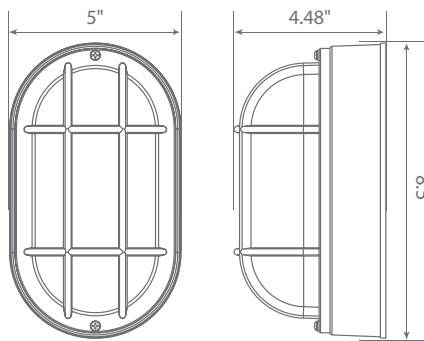

Product Dimensions