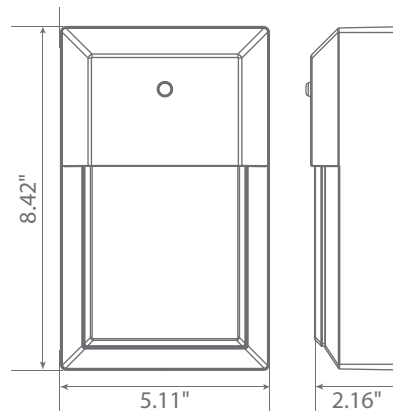

Product Dimensions