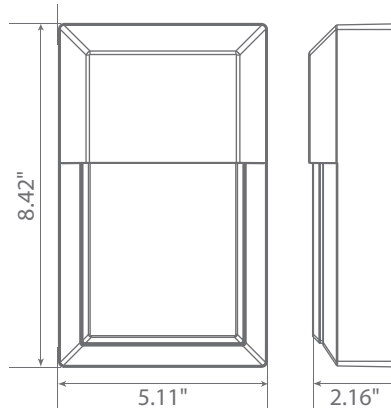

Product Dimensions