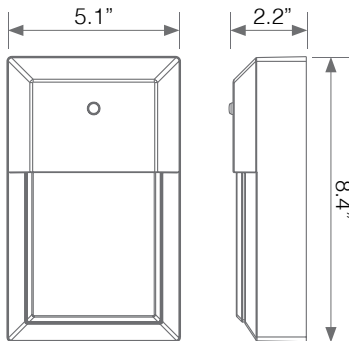

Electrical Specifications

Model No.	Input Power	Input Voltage	Lumen Output	Beam Angle	Center Beam	CCT
EOL-WL02BK-2100e	15.8 W	120V	1600 lm	100°	N/A	3000K - 6500K

CRI	Luminous Efficacy	Power Factor	Input Current	Base	Lamp Lifespan	Estimated Yearly Cost
80	101.2 lm/W	0.7	0.155 A	Direct Wiring	50,000 Hrs.	\$ 1.90

Mechanical Specifications

Rating	Operational Temperature	Inner Box QTY.	Master Box QTY.	Dimensions(in.)	UPC Code
Wet Rated	-4°F - 104°F	1 pc	10 pcs	5.1"(W) x 8.4"(H) x 2.2"(D)	811174036746

Product Dimensions