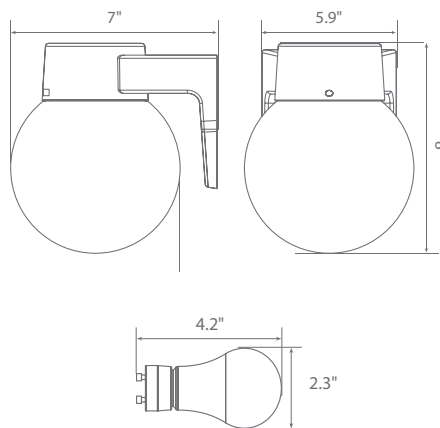

Product Dimensions