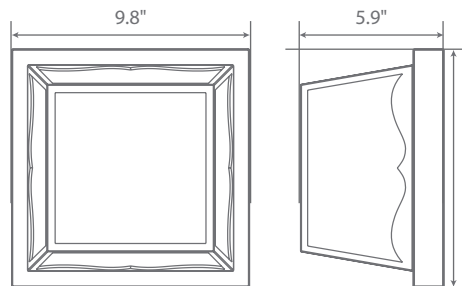

Product Dimensions