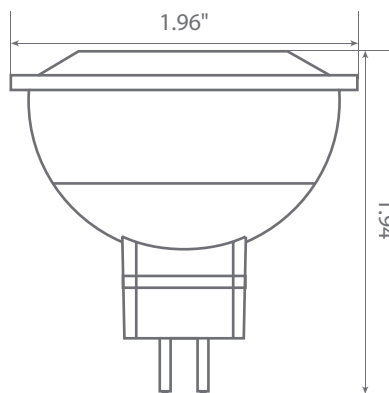

Product Dimensions