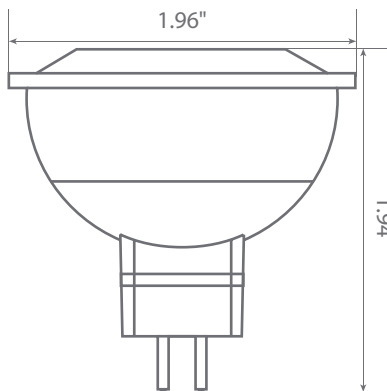

Product Dimensions